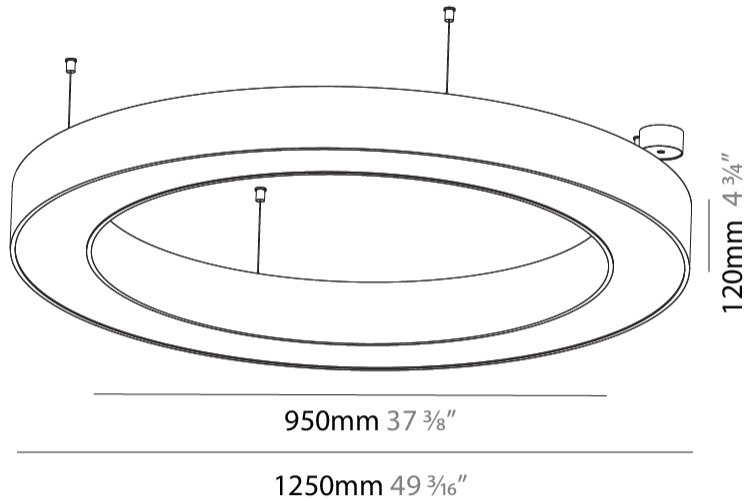

GENERAL

Series: Glorious
Subseries: Glorious
Brand: Prolicht
Division: Architectural
Mounting Type: Suspension
Mounting Location: Ceiling
Subcategory: Ambient

PHYSICAL

Shape: Round
Diameter (mm): 1250
Diameter (in): 49 ³/₁₆
Height (mm): 120
Height (in): 4 ³/₄
Max. Overall Height (mm): 2120
Max. Overall Height (in): 83 ⁷/₁₆
Light Distribution: Direct
Weight (kg): 12.847
Weight (lbs): 28.26
Diffuser: [PMMA - Opal or Micro-Prism](#)
Fixture Finish: [SSR / BKV / CWI / CRY / HAB / UFT / ITA / RUA / FTG / MYG / LOD / PUS / FRO / FUP / KIA / POP / BLS / SPG / MEY / GOH / GUM / CHC / COM / ABZ / JAG / OBR / MOS / ROR](#)
Fixture Material: Aluminum

ELECTRICAL

Lamp Type: LED (Zhaga Standard)
Input Wattage (W): 60
Total Output Wattage (W): 48 / 38.4 (3500K)
Dimming: [Non-Dimming / Phase Dimming (120Vac only) / 0-10V Dimming](#)
Driver Included: Yes
Driver Location: Integrated
Driver Type: Constant Current
Driver Class: Class 2
Input Voltage (V): 120 - 277
Constant Current (MA): 350 / 1200 (3500K)

LED

Color Temperature (°K): [3000 / 3500 / 4000](#)
Max. Delivered Lumen (lm): 5540 / 5733 / 5850
CRI: >80 CRI
Efficiency (%): 0.65
Lamp Life (hrs): 50000

OPTICAL

RATINGS AND CERTIFICATIONS

Certified By: Certified for North American Standards
IP rating: IP20