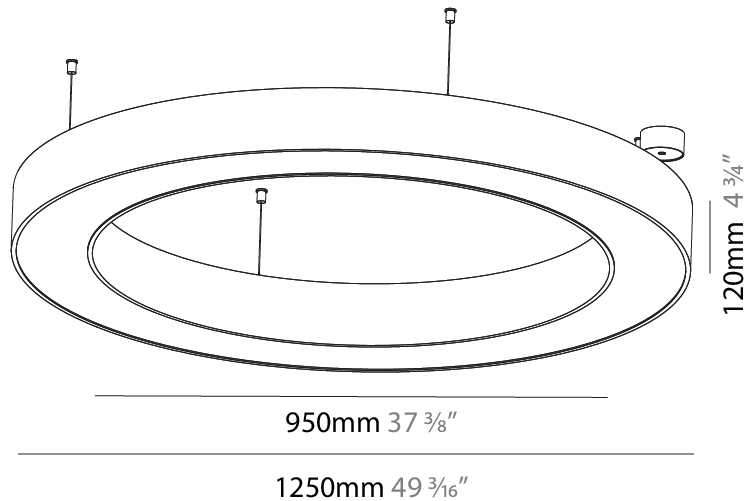

GENERAL

Series: Glorious
Subseries: Glorious
Brand: Prolicht
Division: Architectural
Mounting Type: Suspension
Mounting Location: Ceiling
Subcategory: Ambient

PHYSICAL

Shape: Round
Diameter (mm): 1250
Diameter (in): 49 ⁷/₁₆
Height (mm): 120
Height (in): 4 ³/₄
Max. Overall Height (mm): 2120
Max. Overall Height (in): 83 ⁷/₁₆
Light Distribution: Direct / Indirect
Weight (kg): 13.475
Weight (lbs): 29.70
Diffuser: PMMA - Opal or Micro-Prism
Fixture Finish: SSR / BKV / CWI / CRY / HAB / UFT / ITA / RUA / FTG / MYG / LOD / PUS / FRO / FUP / KIA / POP / BLS / SPG / MEY / GOH / GUM / CHC / COM / ABZ / JAG / OBR / MOS / ROR
Fixture Material: Aluminum

ELECTRICAL

Lamp Type: LED (Zhaga Standard)
Input Wattage (W): 90
Total Output Wattage (W): 72 / 57.6 (3500K)
Dimming: Non-Dimming / Phase Dimming (120Vac only) / 0-10V Dimming
Driver Included: Yes
Driver Location: Integrated
Driver Type: Constant Current
Driver Class: Class 2
Input Voltage (V): 120 - 277
Constant Current (MA): 350 / 1200/600 (3500K)

LED

Color Temperature (°K): 3000 / 3500 / 4000
Max. Delivered Lumen (lm): 5540 / 5733 / 5850 Direct / 3830 / 3969 / 4050 Indirect
CRI: >80 CRI
Efficiency (%): 68
Lamp Life (hrs): 50000

OPTICAL

RATINGS AND CERTIFICATIONS

Certified By: Certified for North American Standards
IP rating: IP20